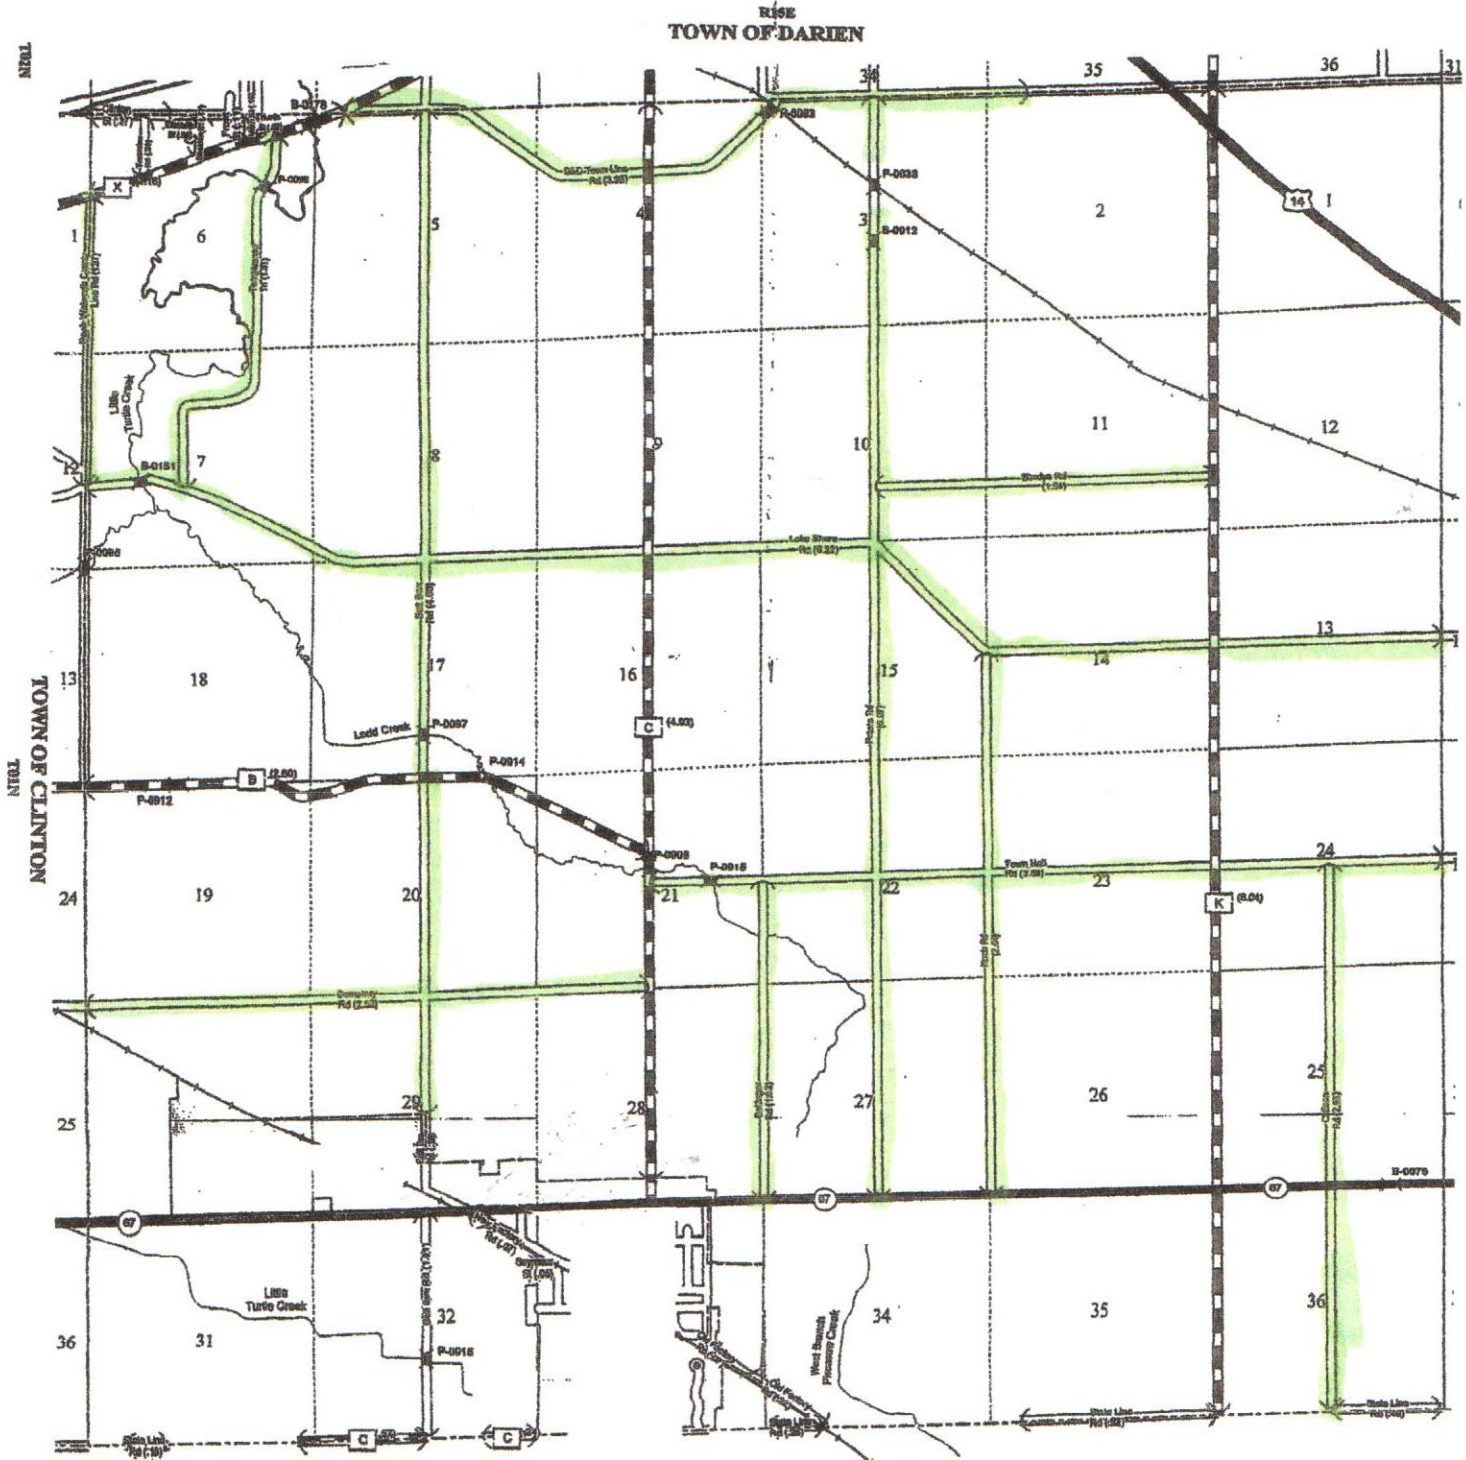

Town of Sharon ATV-UTV Routes

Contact Person - Matt Shinkus 262-949-3491

Sharon Town Board

Town of Sharon / Allens Grove

ATV-UTV Route

Contact Person - Matt Shinkus

Sharon Town Board

262-949-3491