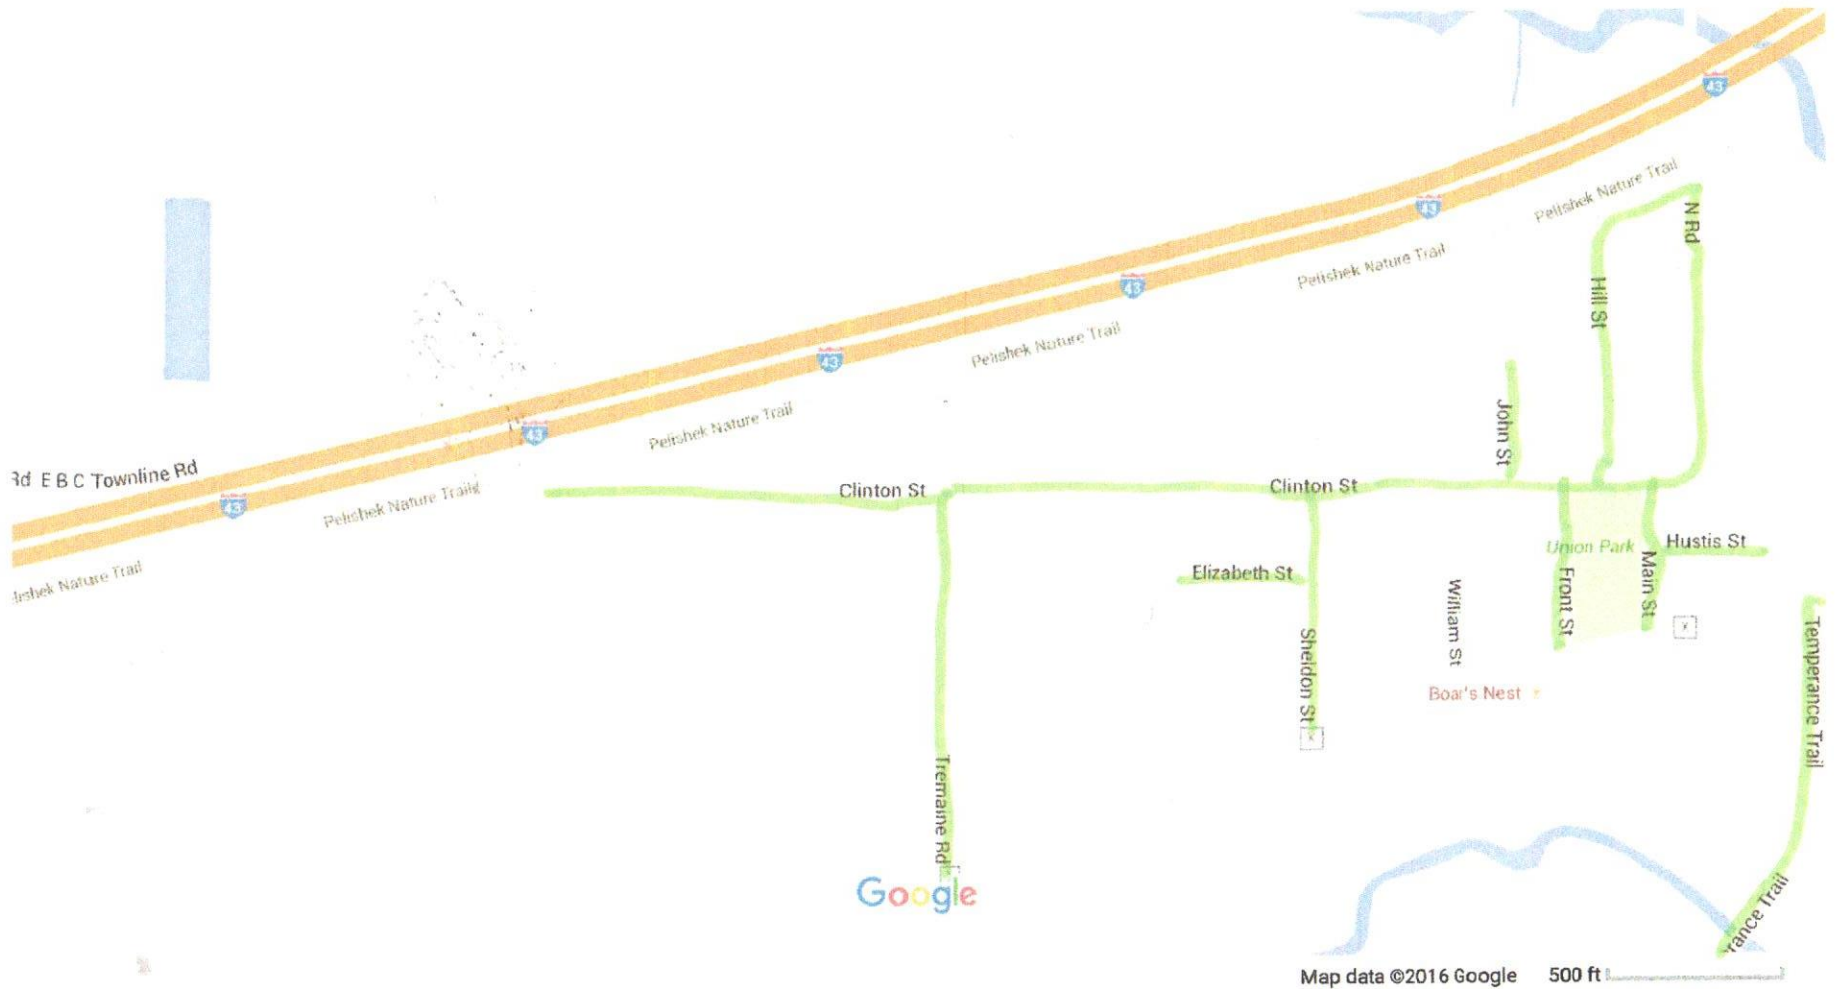

Town of Sharon ATV-UTV Routes

Contact Person - Matt Shinkus 262-949-3491

Sharon Town Board

Town of Sharon / Allens Grove

ATV-UTV Route

Contact Person - Matt Shinkus

Sharon Town Board

262-949-3491